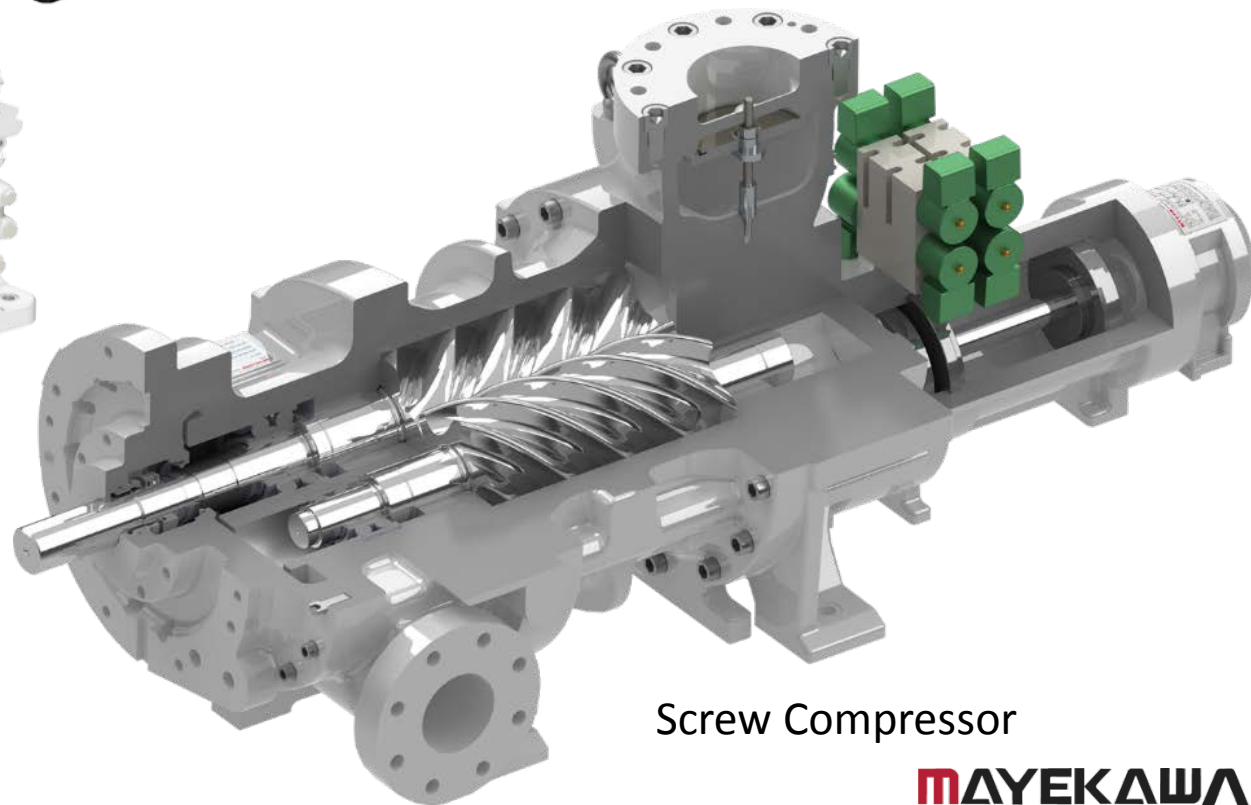

A photograph of a modern, multi-story industrial building at night. The building features a prominent glass facade that reveals the interior structure, including blue steel beams and white lighting fixtures. The sky is dark blue. In the foreground, there are silhouettes of trees and a metal fence. The company name is overlaid in a red banner across the middle of the image.

株式会社 梅川製作所

Mayekawa Mfg. Co., Ltd.

Compressors

Reciprocating Compressor

Screw Compressor

Cape Verde / Mindelo Port Facility in 2000

Cape Verde / Mindelo Port Facility in 2000

Senegal / Kaolack Fish Handling Facility in 2003